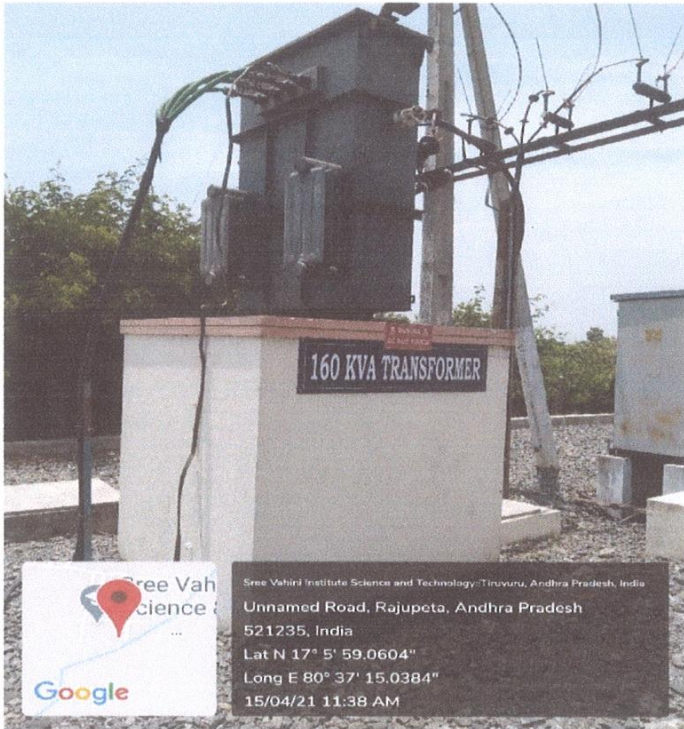

SREE VAHINI INSTITUTE OF SCIENCE & TECHNOLOGY
Byepass Road, Sai Vahini Nagar, Tiruvuru - 521235, Krishna Dt. A.P

WHEELING TO THE GRID:

Principal
Sree Vahini Institute of Science & Technology
TIRUVURU-521 235