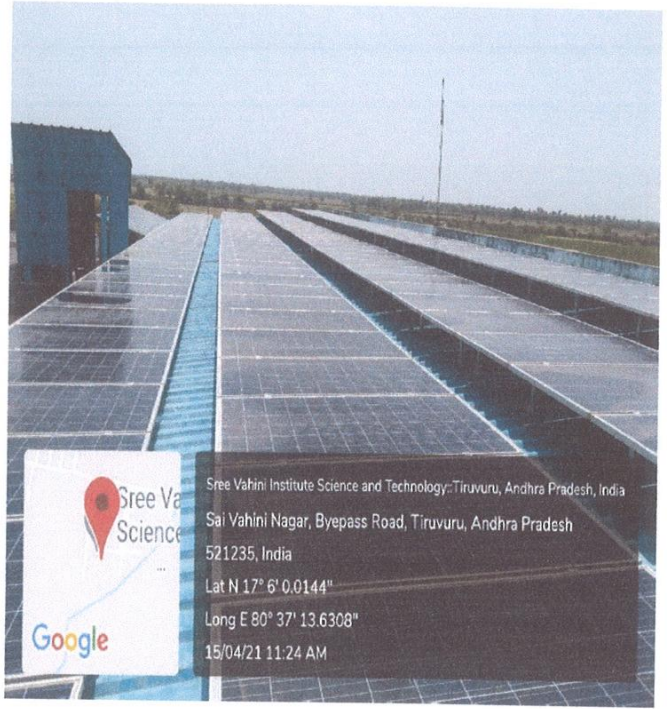

**Inverter-1 & 2 for 75 KW Solar Power Plant**

**Inverter-3 for 50 KW Solar Power Plant**

Principal  
 Sree Vahini Institute of Science & Technology  
 TIRUVURU-521 235

**50 KW Roof Top Solar Power Plant at Bolck-3**