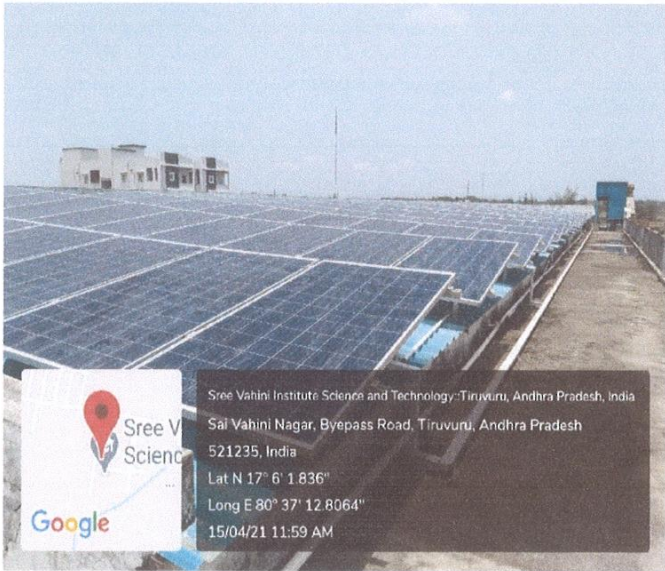

**SREE VAHINI INSTITUTE OF SCIENCE & TECHNOLOGY**  
 Bypass Road, Sai Vahini Nagar, Tiruvuru - 521235, Krishna Dt. A.P

**RENEWABLE ENERGY FACILITIES**

**SOLAR ENERGY:**

**75 KW Roof Top Solar Power Plant at Block-2**

**Inverter-1 & 2 for 75 KW Solar Power Plant**

**Inverter-3 for 50 KW Solar Power Plant**

Principal  
 Sree Vahini Institute of Science & Technology  
 TIRUVURU-521 235

**50 KW Roof Top Solar Power Plant at Bolck-3**