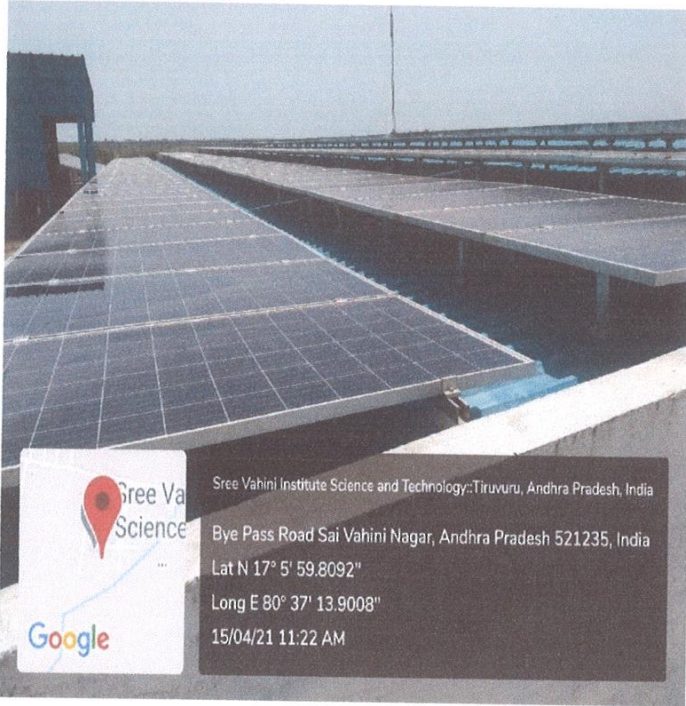

**Inverter-1 & 2 for 75 KW Solar Power Plant**

**Inverter-3 for 50 KW Solar Power Plant**

Principal  
 Sree Vahini Institute of Science & Technology  
 TIRUVURU-521 235

**50 KW Roof Top Solar Power Plant at Bolck-3**